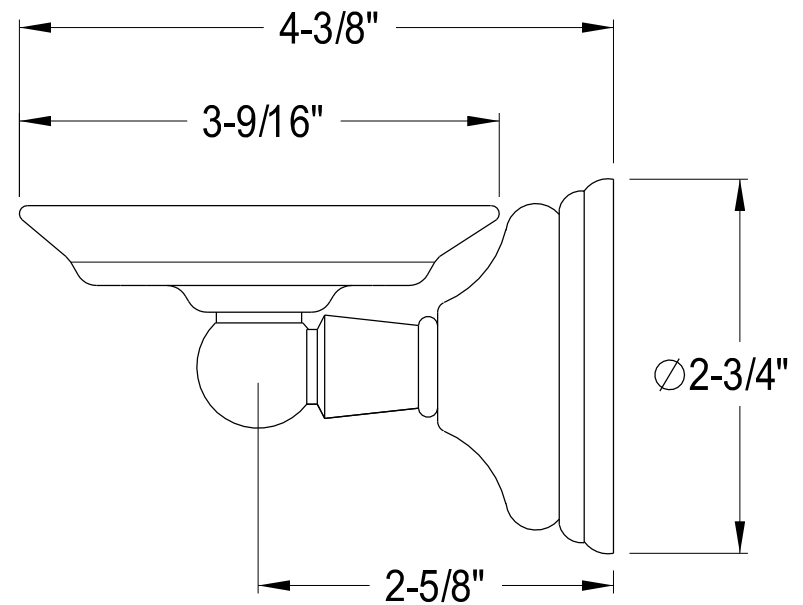

BA1111C,PB,ORB,SN

24" Towel Bar

BA1112C, PB, ORB, SN

18" Towel Bar

Ø 5/8"

BA1114C,PB,ORB,SN

Towel Ring

BA1115C,PB,ORB,SN

Soap Dish Holder

BA1116C,PB,ORB,SN

Toothbrush & Tumbler Holder

BA1117C,PB,ORB,SN

Robe Hook

BA1118C,PB,ORB,SN

Toilet Paper Holder