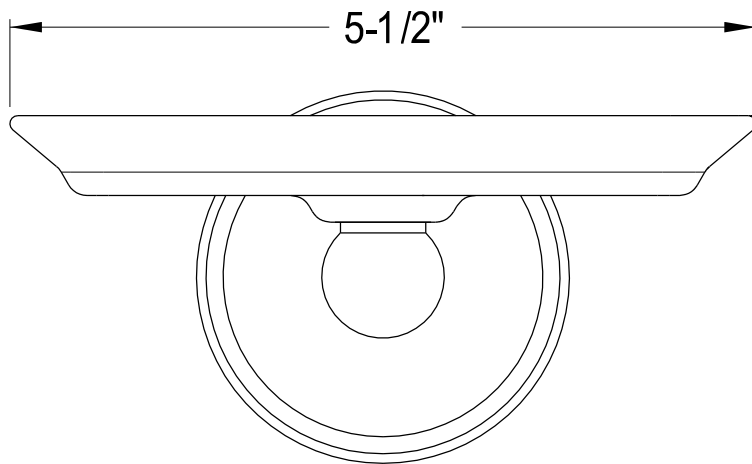

BA1111C,PB,ORB,SN

24" Towel Bar

BA1112C, PB, ORB, SN

18" Towel Bar

Ø 5/8"

BA1114C,PB,ORB,SN

Towel Ring

BA1115C,PB,ORB,SN

Soap Dish Holder

BA1116C,PB,ORB,SN

Toothbrush & Tumbler Holder

BA1117C,PB,ORB,SN

Robe Hook

BA1118C,PB,ORB,SN

Toilet Paper Holder