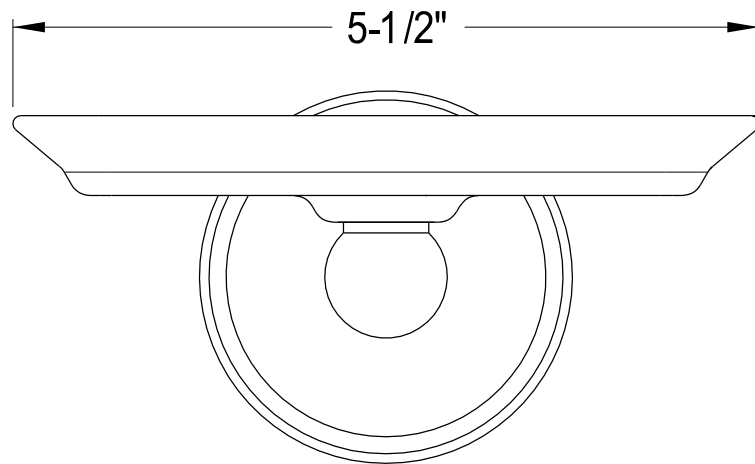

BA1111C,PB,ORB,SN

24" Towel Bar

BA1112C, PB, ORB, SN

18" Towel Bar

Ø 5/8"

BA1114C,PB,ORB,SN

Towel Ring

BA1115C,PB,ORB,SN

Soap Dish Holder

BA1116C,PB,ORB,SN

Toothbrush & Tumbler Holder

BA1117C,PB,ORB,SN

Robe Hook

BA1118C,PB,ORB,SN

Toilet Paper Holder