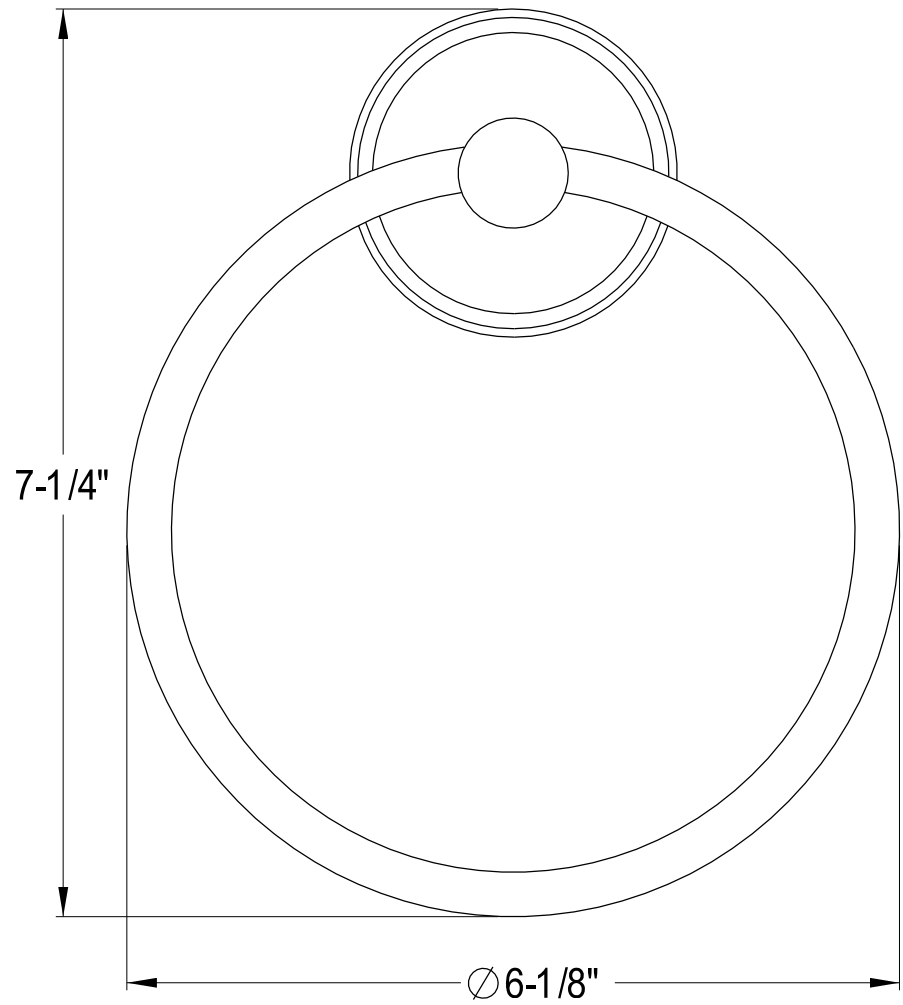

BA1111C,PB,ORB,SN

24" Towel Bar

BA1112C, PB, ORB, SN

18" Towel Bar

Ø 5/8"

BA1114C,PB,ORB,SN

Towel Ring

BA1115C,PB,ORB,SN

Soap Dish Holder

BA1116C,PB,ORB,SN

Toothbrush & Tumbler Holder

BA1117C,PB,ORB,SN

Robe Hook

BA1118C,PB,ORB,SN

Toilet Paper Holder