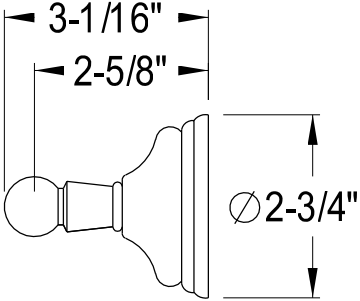

BA1111C,PB,ORB,SN

24" Towel Bar

BA1112C, PB, ORB, SN

18" Towel Bar

Ø 5/8"

BA1114C,PB,ORB,SN

Towel Ring

BA1115C,PB,ORB,SN

Soap Dish Holder

BA1116C,PB,ORB,SN

Toothbrush & Tumbler Holder

BA1117C,PB,ORB,SN

Robe Hook

BA1118C,PB,ORB,SN

Toilet Paper Holder