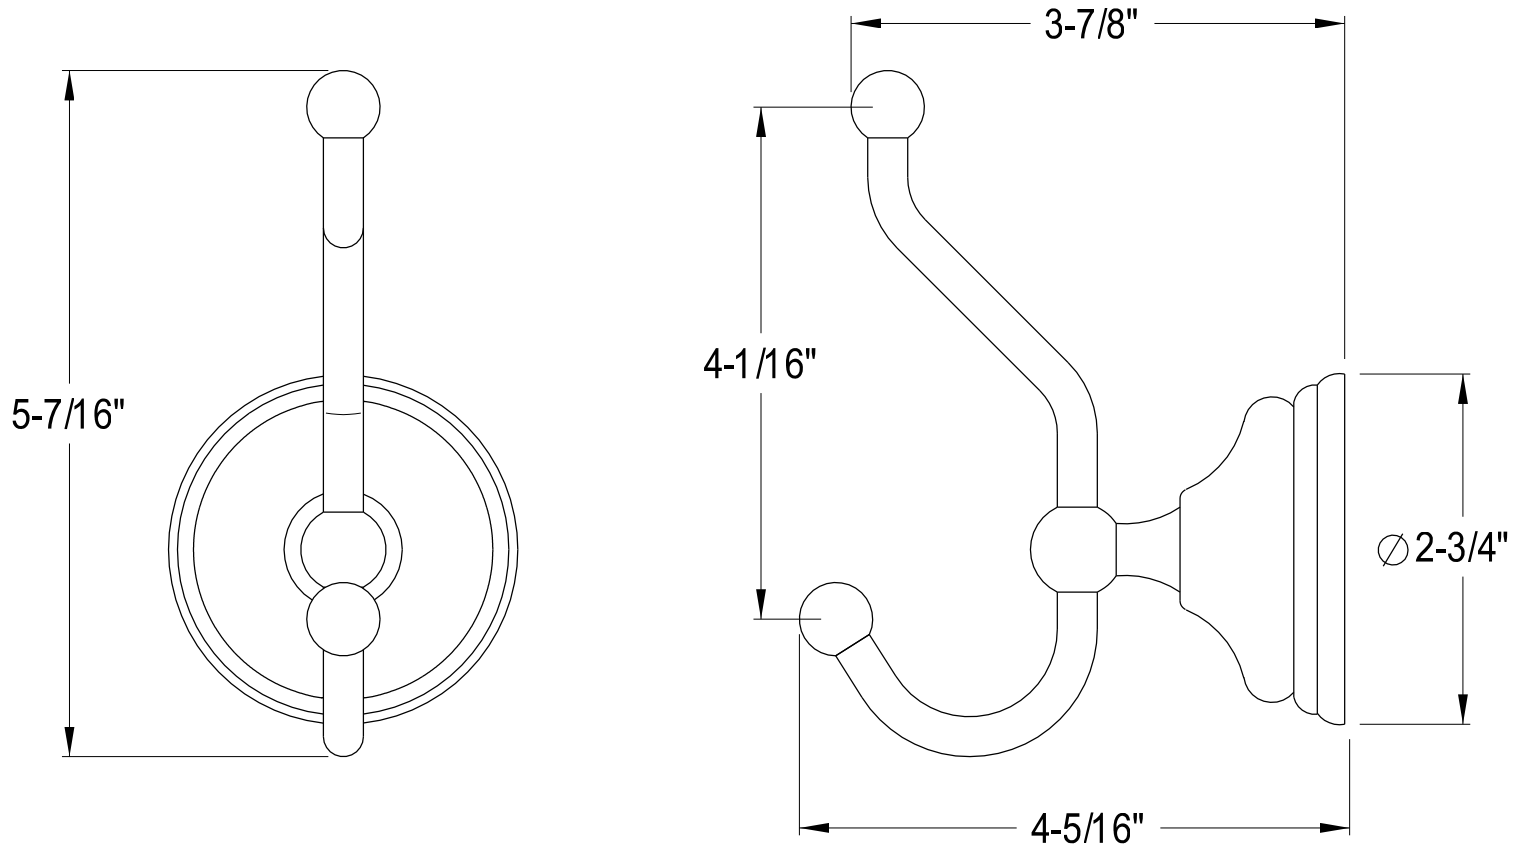

BA1111C,PB,ORB,SN

24" Towel Bar

BA1112C, PB, ORB, SN

18" Towel Bar

Ø 5/8"

BA1114C,PB,ORB,SN

Towel Ring

BA1115C,PB,ORB,SN

Soap Dish Holder

BA1116C,PB,ORB,SN

Toothbrush & Tumbler Holder

BA1117C,PB,ORB,SN

Robe Hook

BA1118C,PB,ORB,SN

Toilet Paper Holder