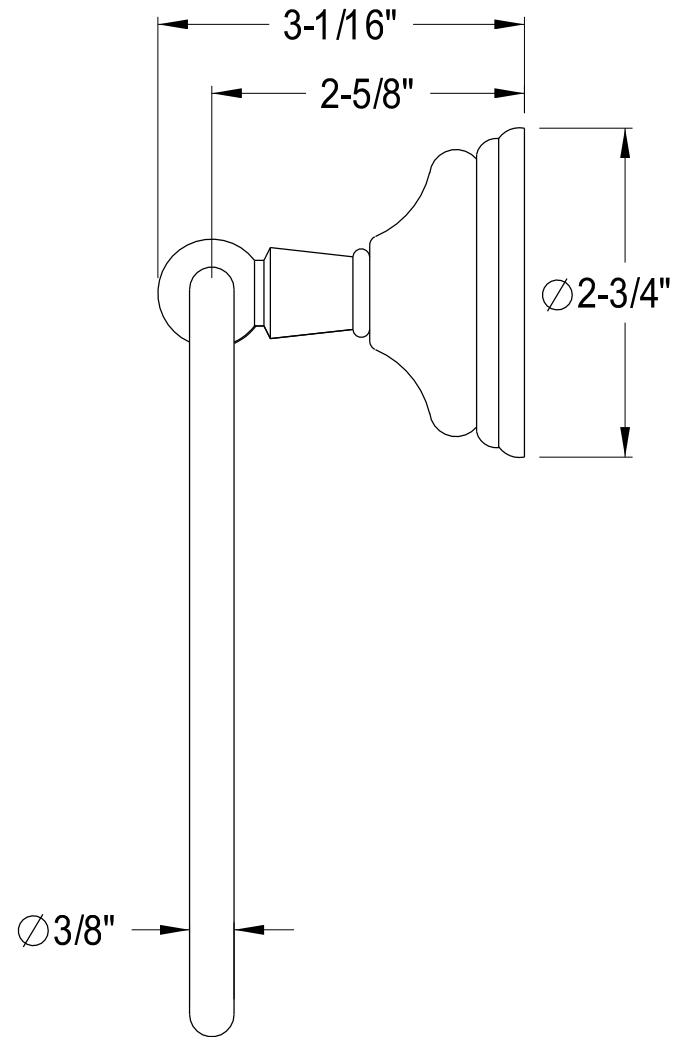

BA1111C,PB,ORB,SN

24" Towel Bar

BA1112C, PB, ORB, SN

18" Towel Bar

Ø 5/8"

BA1114C,PB,ORB,SN

Towel Ring

BA1115C,PB,ORB,SN

Soap Dish Holder

BA1116C,PB,ORB,SN

Toothbrush & Tumbler Holder

BA1117C,PB,ORB,SN

Robe Hook

BA1118C,PB,ORB,SN

Toilet Paper Holder