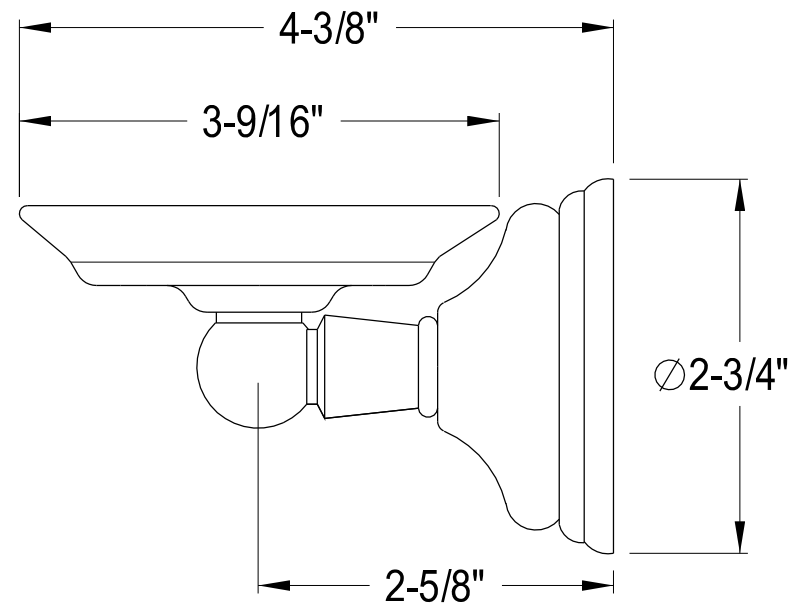

BA1111C,PB,ORB,SN

24" Towel Bar

BA1112C, PB, ORB, SN

18" Towel Bar

Ø 5/8"

BA1114C,PB,ORB,SN

Towel Ring

BA1115C,PB,ORB,SN

Soap Dish Holder

BA1116C,PB,ORB,SN

Toothbrush & Tumbler Holder

BA1117C,PB,ORB,SN

Robe Hook

BA1118C,PB,ORB,SN

Toilet Paper Holder