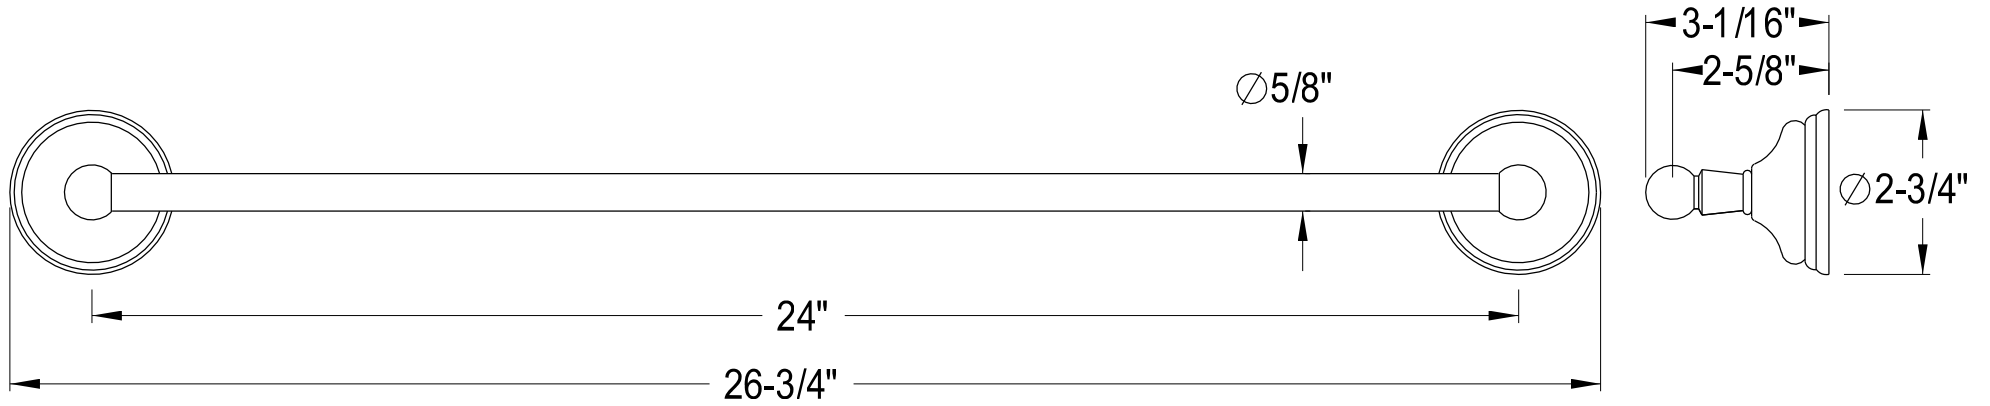

BA1111C,PB,ORB,SN

24" Towel Bar

BA1112C, PB, ORB, SN

18" Towel Bar

Ø 5/8"

BA1114C,PB,ORB,SN

Towel Ring

BA1115C,PB,ORB,SN

Soap Dish Holder

BA1116C,PB,ORB,SN

Toothbrush & Tumbler Holder

BA1117C,PB,ORB,SN

Robe Hook

BA1118C,PB,ORB,SN

Toilet Paper Holder